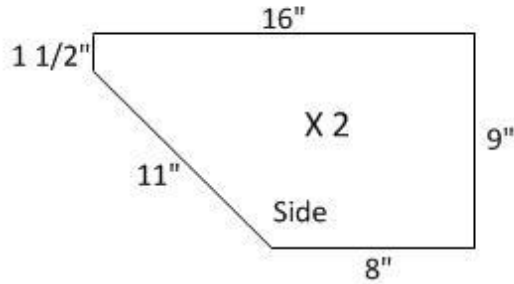

GLENEAGLE COMMUNITY MAILBOX PLANS (2013)

NOTE: Above-ground dimensions are shown for stand. Each side is 72" (6 ft). Set in ground 14" deep. All materials are treated 8" x 2" (actual dimensions are 7 1/2" X 1 1/2")