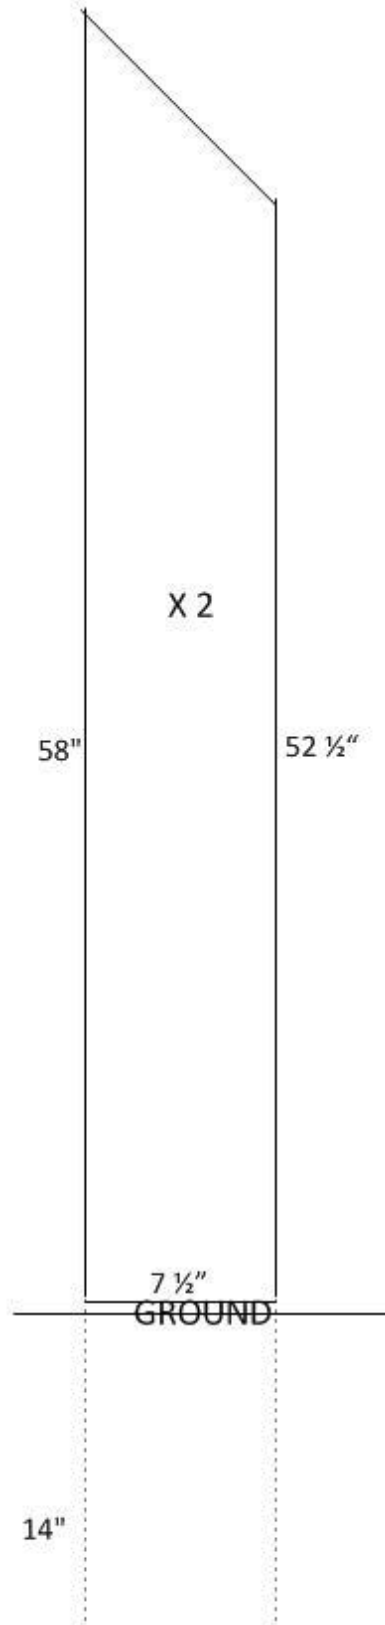

GLENEAGLE COMMUNITY MAILBOX PLANS (2013)

NOTE: Above-ground dimensions are shown for stand. Each side is 72" (6 ft). Set in ground 14" deep. All materials are treated 8" x 2" (actual dimensions are 7 1/2" X 1 1/2")